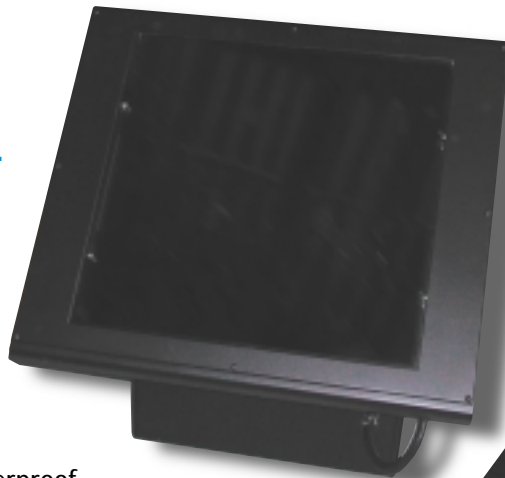

Aquarelle

By *Spectrum*

THE NEW
STANDARD FOR
ARCHITECTURAL
COLOR
CHANGERS

- Architectural, outdoor, weatherproof IP 67 rated digital color changer
- Welded aluminum, gasketed, sealed housing
- Vandal proof, corrosion resistant hardware
- Tested from -40°F (-40°C) to + 100°F (38°C)
- Dual motor, constant tension drive system, self calibrating
- DMX 512 control protocol
- Integral 120v/240v volt universal power supply
- 24 vdc power and DMX supplied via 4 pin military connector
- 8 frame or 200" long custom gel strings, hundreds of color combinations available
- Individually addressable via DMX
- Rear aperture lens, tempered infrared coated borafloat glass
- Front aperture, tempered glass, 23" by 23"
- Easily removable for re-lamping of fixture
- For use on 1000 watt HID architectural flood lights