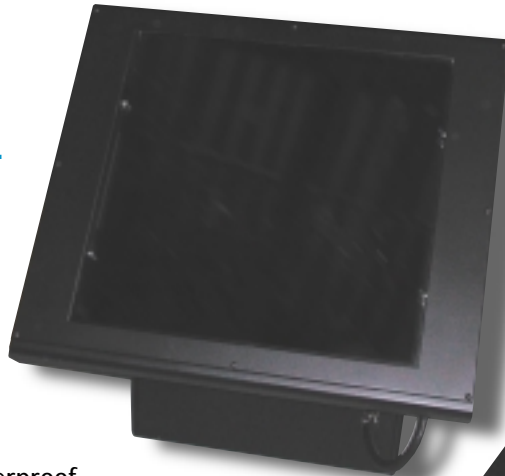

Aquarelle

By *Spectrum*

THE NEW
STANDARD FOR
ARCHITECTURAL
COLOR
CHANGERS

- Architectural, outdoor, weatherproof IP 67 rated digital color changer
- Welded aluminum, gasketed, sealed housing
- Vandal proof, corrosion resistant hardware
- Tested from -40°F (-40°C) to + 100°F (38°C)
- Dual motor, constant tension drive system, self calibrating
- DMX 512 control protocol
- Integral 120v/240v volt universal power supply
- 24 vdc power and DMX supplied via 4 pin military connector
- 8 frame or 200" long custom gel strings, hundreds of color combinations available
- Individually addressable via DMX
- Rear aperture lens, tempered infrared coated borafloat glass
- Front aperture, tempered glass, 23" by 23"
- Easily removable for re-lamping of fixture
- For use on 1000 watt HID architectural flood lights